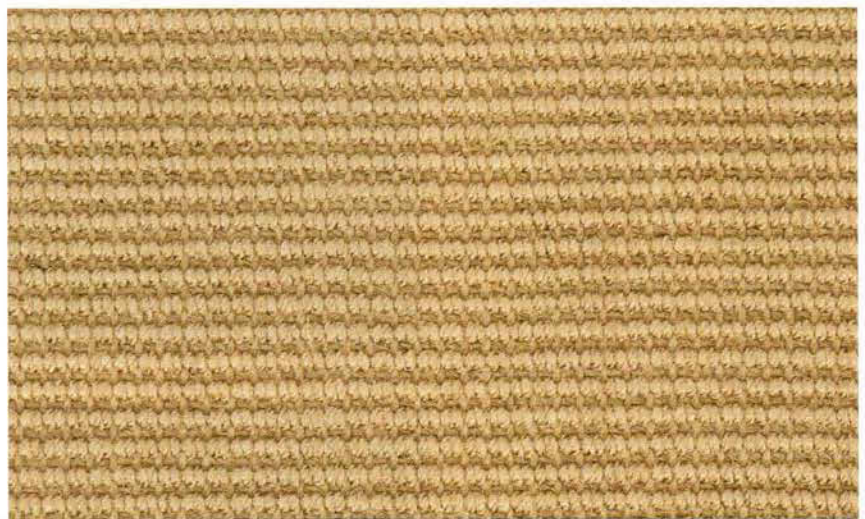

## JUTE

Suitability *Light domestic, (except stairs)  
& rugs*

Fibre *100% Jute*

Backing *Latex*

Width *4m*

Herringbone JT900

Jhutex JT700

Ju-Tweed JT803