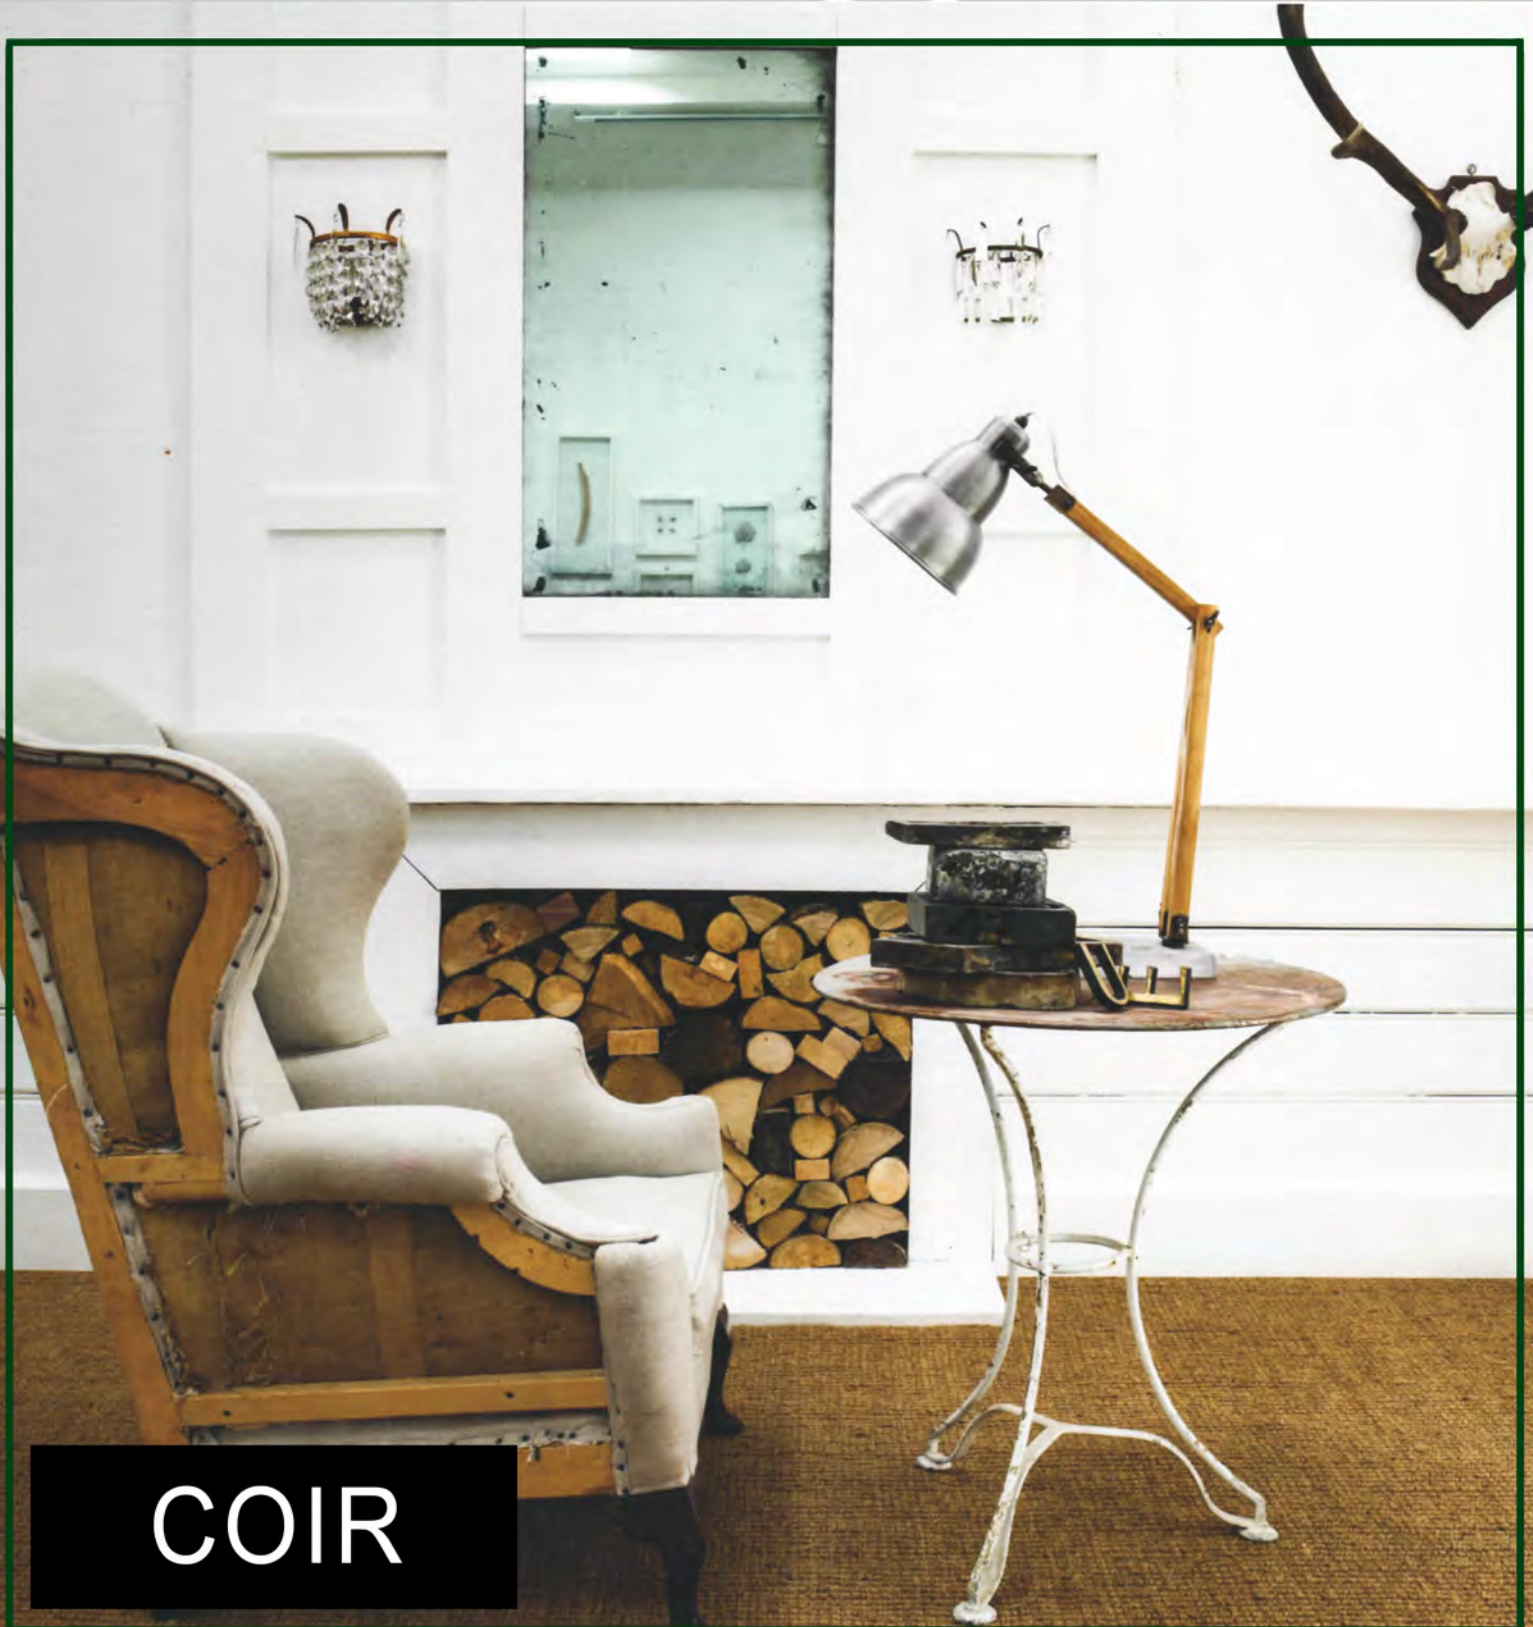

EAGLE MILL

Carpets

QUALITY FLOORING SPECIALISTS

www.eaglemillcarpets.co.uk

ESTABLISHED 1981